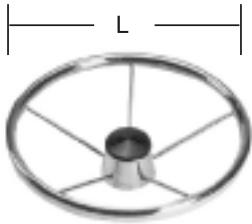

### STAINLESS STEEL STEERING WHEEL

Formed AISI 304 5 spoke 25° dish with black plastic cap

ITEM NO. L Weight

**000715** 15"(38cm) 1800g

### LIFELIN

Nylon web Width:25.4mm(1")

1 double action safety hook

Length:140cm

web broken over 2T

ITEM NO. Weight

**003561** 220g

### SUNSHADE HOLDER AISI 316

It can adjust any angle fits any standard winch.

ITEM NO. Φmm L mm L1 mm Weight

**007980** 23 93 115 580g